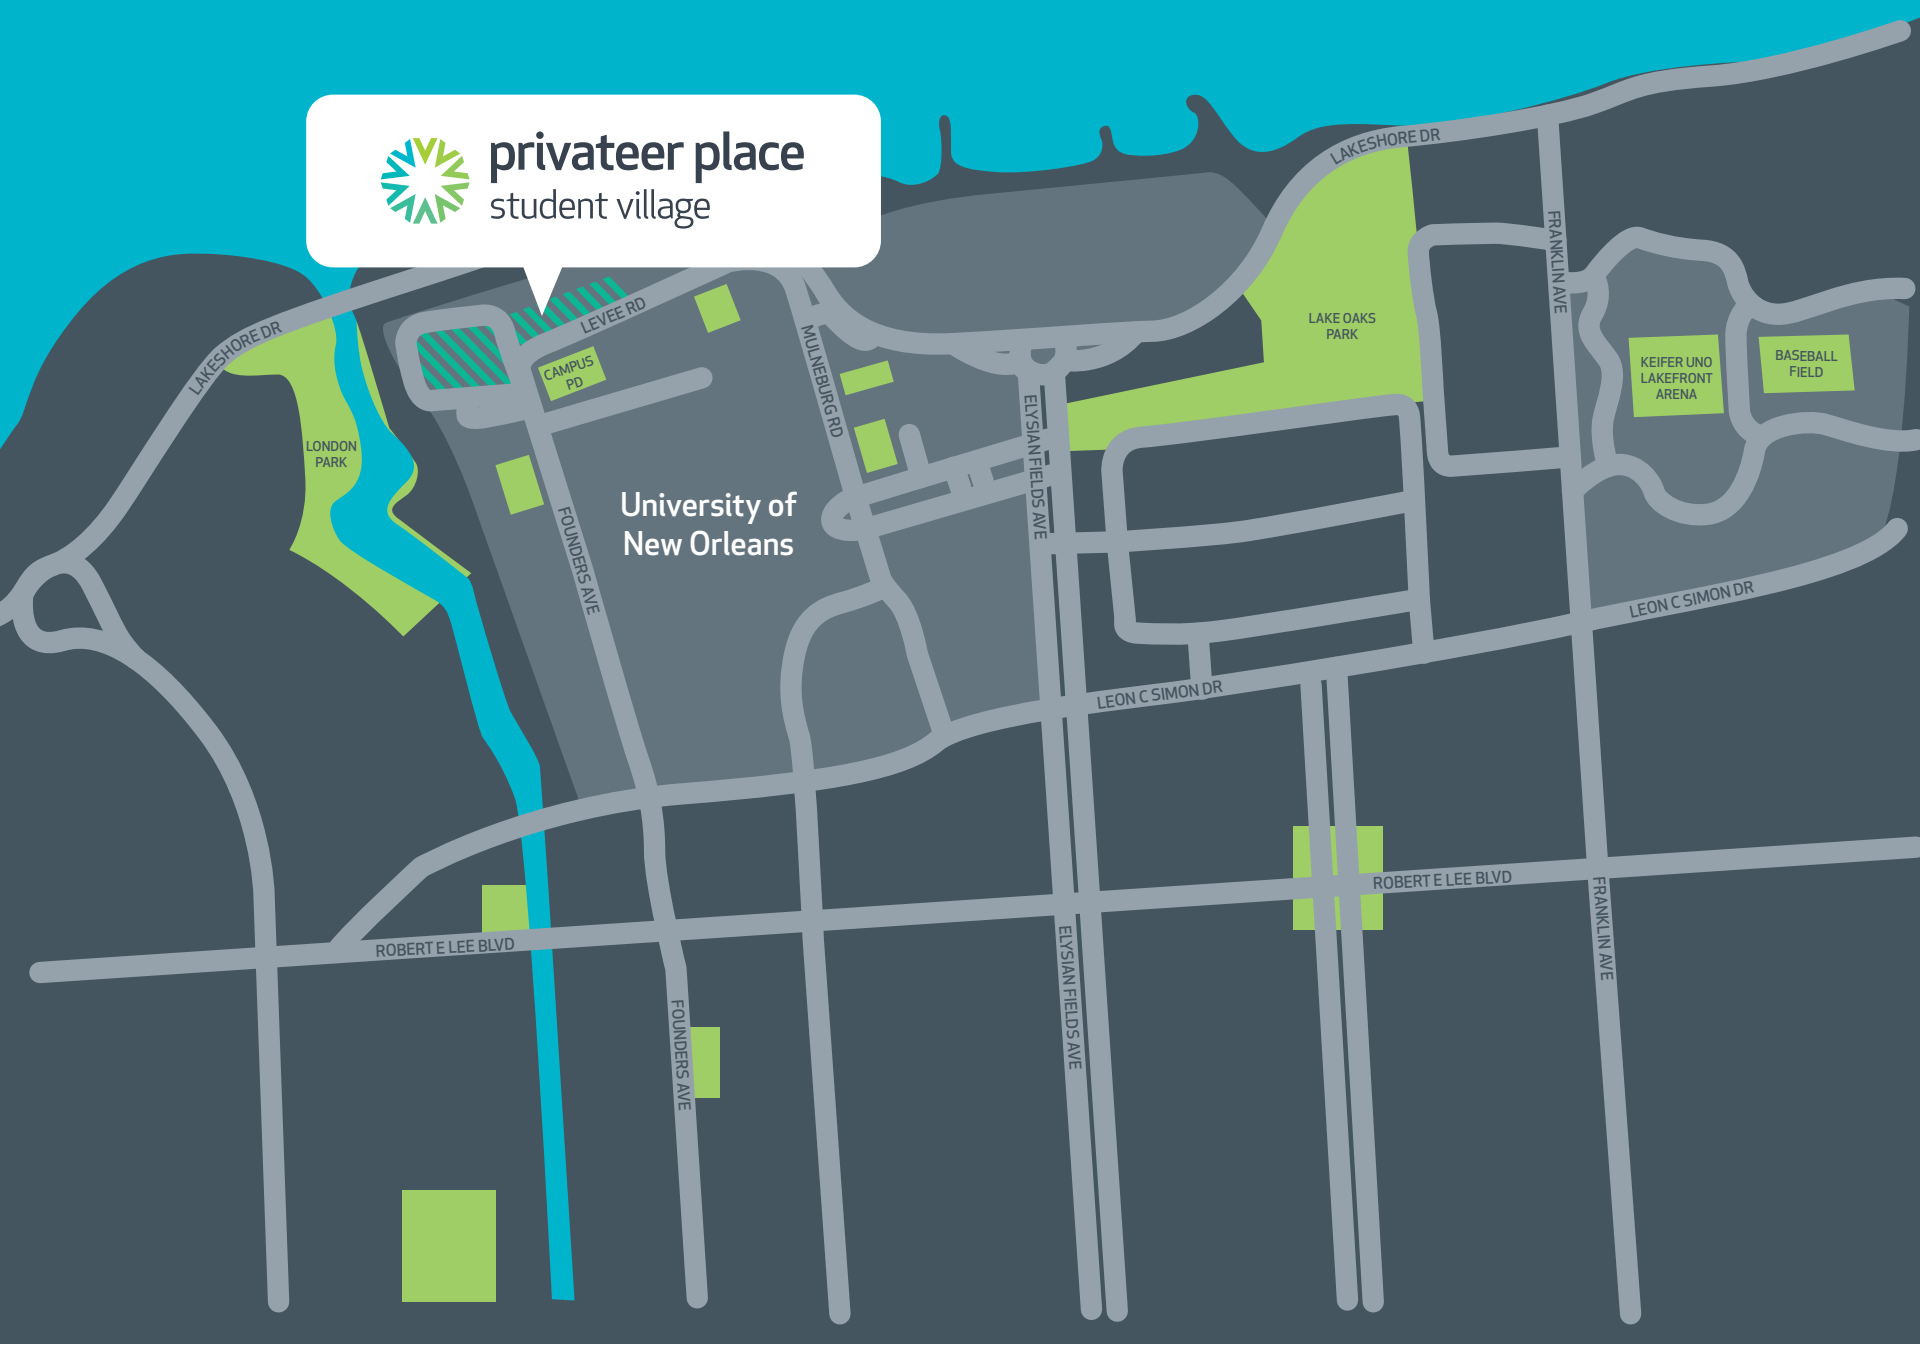

privateer place  
student village

University of  
New Orleans

LAKESHORE DR

LONDON PARK

CAMPUS PD

LEVEE RD

FOUNDERS AVE

MULNEBURG RD

ELYSIAN FIELDS AVE

LAKE OAKS PARK

KEIFER UNO LAKEFRONT ARENA

BASEBALL FIELD

FRANKLIN AVE

LAKESHORE DR

LEON C SIMON DR

LEON C SIMON DR

ROBERT E LEE BLVD

FOUNDERS AVE

ELYSIAN FIELDS AVE

ROBERT E LEE BLVD

FRANKLIN AVE